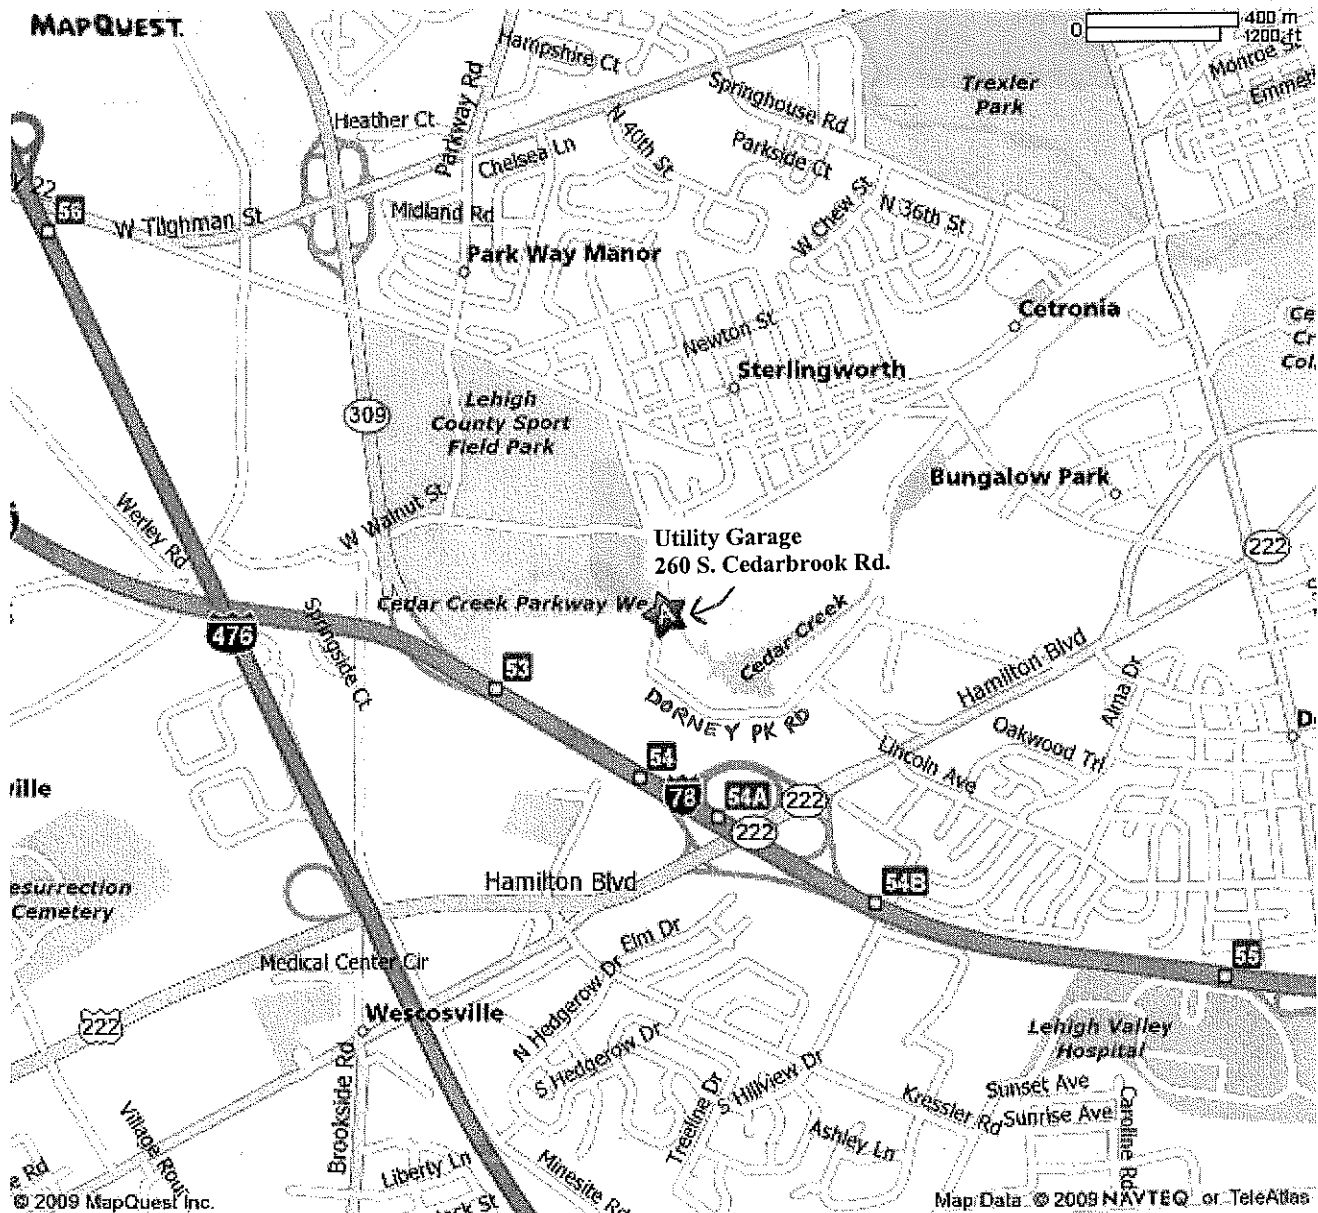

TREE SEEDLING PICK-UP LOCATION

ALL REMAINING SEEDLINGS/BLUEBERRIES/WILDFLOWER PACKETS WILL BE SOLD AT 11 AM!

DIRECTIONS TO THE COUNTY OF LEHIGH'S UTILITY GARAGE, THE TREE SALE PICK-UP LOCATION, 260 SOUTH CEDARBROOK ROAD, ALLENTOWN, PA 18104. PHONE: 610-871-0286

FROM THE NORTH/EAST: RT. 22 TO RT. 309 SOUTH. TAKE THE HAMILTON BLVD. (RT. 222) EXIT. AT THE LIGHT, TURN LEFT ONTO HAMILTON BLVD. GO ¼ MILE. AT THE LIGHT, TURN LEFT ONTO LINCOLN AVENUE. AT THE BOTTOM OF THE HILL, TURN LEFT AT THE STOP SIGN ONTO DORNEY PARK ROAD. STAY ON DORNEY PARK ROAD AND AFTER THE STOP SIGN, CONTINUE DRIVING STRAIGHT AHEAD. CEDARBROOK WILL BE ON THE LEFT AND THE UTILITY GARAGE IS A LITTLE FARTHER ON THAT ROAD AND ON THE RIGHT SIDE.

FROM THE WEST: I-78/RT. 22 EAST TO I-78 EAST/RT. 309 SOUTH. FOLLOW DIRECTIONS ABOVE, OR RT. 222 TO LINCOLN AVENUE. AT THE LIGHT, TURN LEFT ONTO LINCOLN AVENUE. AT THE BOTTOM OF THE HILL, TURN LEFT AT THE STOP SIGN ONTO DORNEY PARK ROAD. STAY ON DORNEY PARK ROAD AND AFTER THE STOP SIGN, CONTINUE DRIVING STRAIGHT AHEAD. CEDARBROOK WILL BE ON THE LEFT AND THE UTILITY GARAGE IS A LITTLE FARTHER ON THAT ROAD AND ON THE RIGHT SIDE.

FROM THE SOUTH: RT. 309 NORTH. TAKE THE HAMILTON BLVD. (RT. 222) EXIT. AT THE BOTTOM OF THE RAMP, PROCEED ONTO HAMILTON BLVD. AND INTO THE LEFT TURN LANE. MAKE AN IMMEDIATE LEFT AT THE LIGHT ONTO LINCOLN AVENUE. AT THE BOTTOM OF THE HILL, TURN LEFT AT THE STOP SIGN ONTO DORNEY PARK ROAD. STAY ON DORNEY PARK ROAD AND AFTER THE STOP SIGN, CONTINUE DRIVING STRAIGHT AHEAD. CEDARBROOK WILL BE ON THE LEFT AND THE UTILITY GARAGE IS A LITTLE FARTHER ON THAT ROAD AND ON THE RIGHT SIDE.

FOR THE DIRECTIONS ABOVE, TOTAL DISTANCE ONCE ON LINCOLN AVENUE UNTIL REACHING THE UTILITY GARAGE IS .7 MILES.

PLEASE BRING THIS FORM WITH YOU WHEN YOU PICK UP YOUR ORDER ON APRIL 17TH.